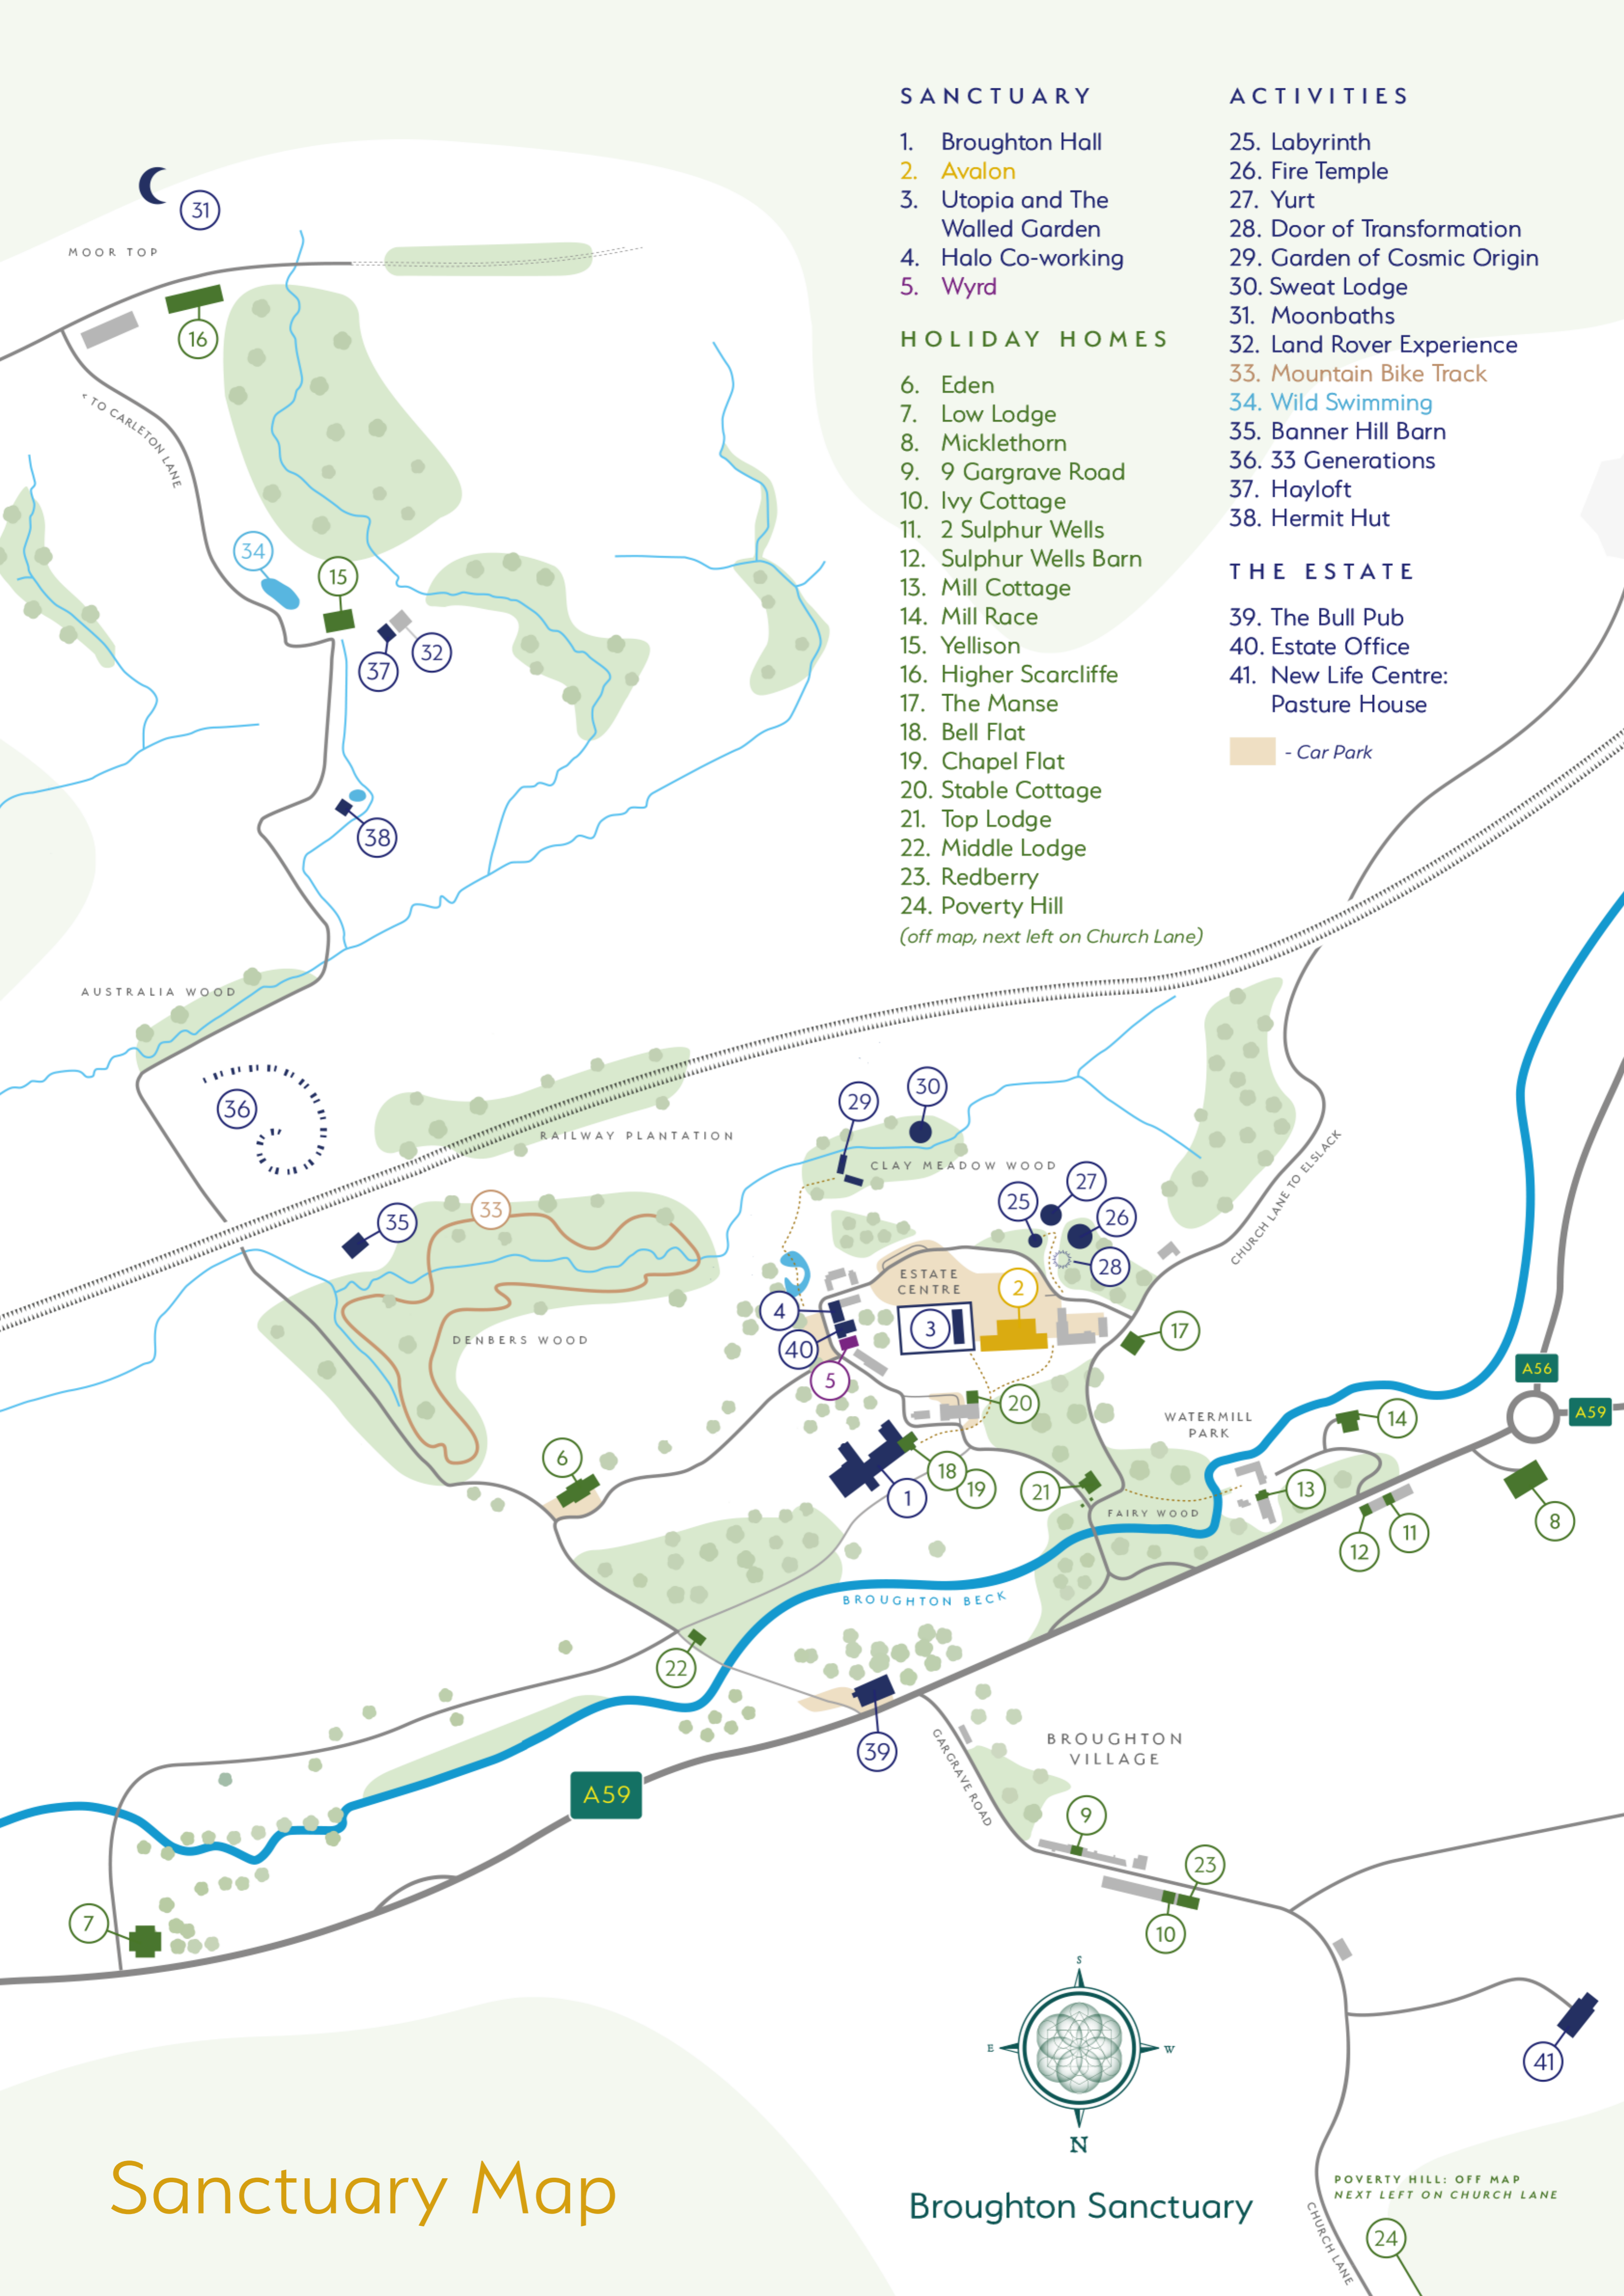

26 October 2026

ARRIVAL

- 16.00 Afternoon arrival in the Hall
- 17.00 Opening Circle - Avalon
- 18.00 Practice with Hakim Isler - Avalon
- 19.30 Dinner - Utopia
- 20.30 Dean Radin (by video) - Avalon

Tuesday - Contact

10.30 Wyrd next steps with Peter Merry

11.00 Break

11.30 Circle

12.30 Closing ritual

13.00 Lunch - Utopia

DEPARTURE

Parallel Sessions

to be completed during event

SANCTUARY

- 1. Broughton Hall
- 2. Avalon
- 3. Utopia and The Walled Garden
- 4. Halo Co-working
- 5. Wyrd

HOLIDAY HOMES

- 6. Eden
- 7. Low Lodge
- 8. Micklethorn
- 9. 9 Gargrave Road
- 10. Ivy Cottage
- 11. 2 Sulphur Wells
- 12. Sulphur Wells Barn
- 13. Mill Cottage
- 14. Mill Race
- 15. Yellison
- 16. Higher Scarcliffe
- 17. The Manse
- 18. Bell Flat
- 19. Chapel Flat
- 20. Stable Cottage
- 21. Top Lodge
- 22. Middle Lodge
- 23. Redberry
- 24. Poverty Hill
(off map, next left on Church Lane)

ACTIVITIES

- 25. Labyrinth
- 26. Fire Temple
- 27. Yurt
- 28. Door of Transformation
- 29. Garden of Cosmic Origin
- 30. Sweat Lodge
- 31. Moonbaths
- 32. Land Rover Experience
- 33. Mountain Bike Track
- 34. Wild Swimming
- 35. Banner Hill Barn
- 36. 33 Generations
- 37. Hayloft
- 38. Hermit Hut