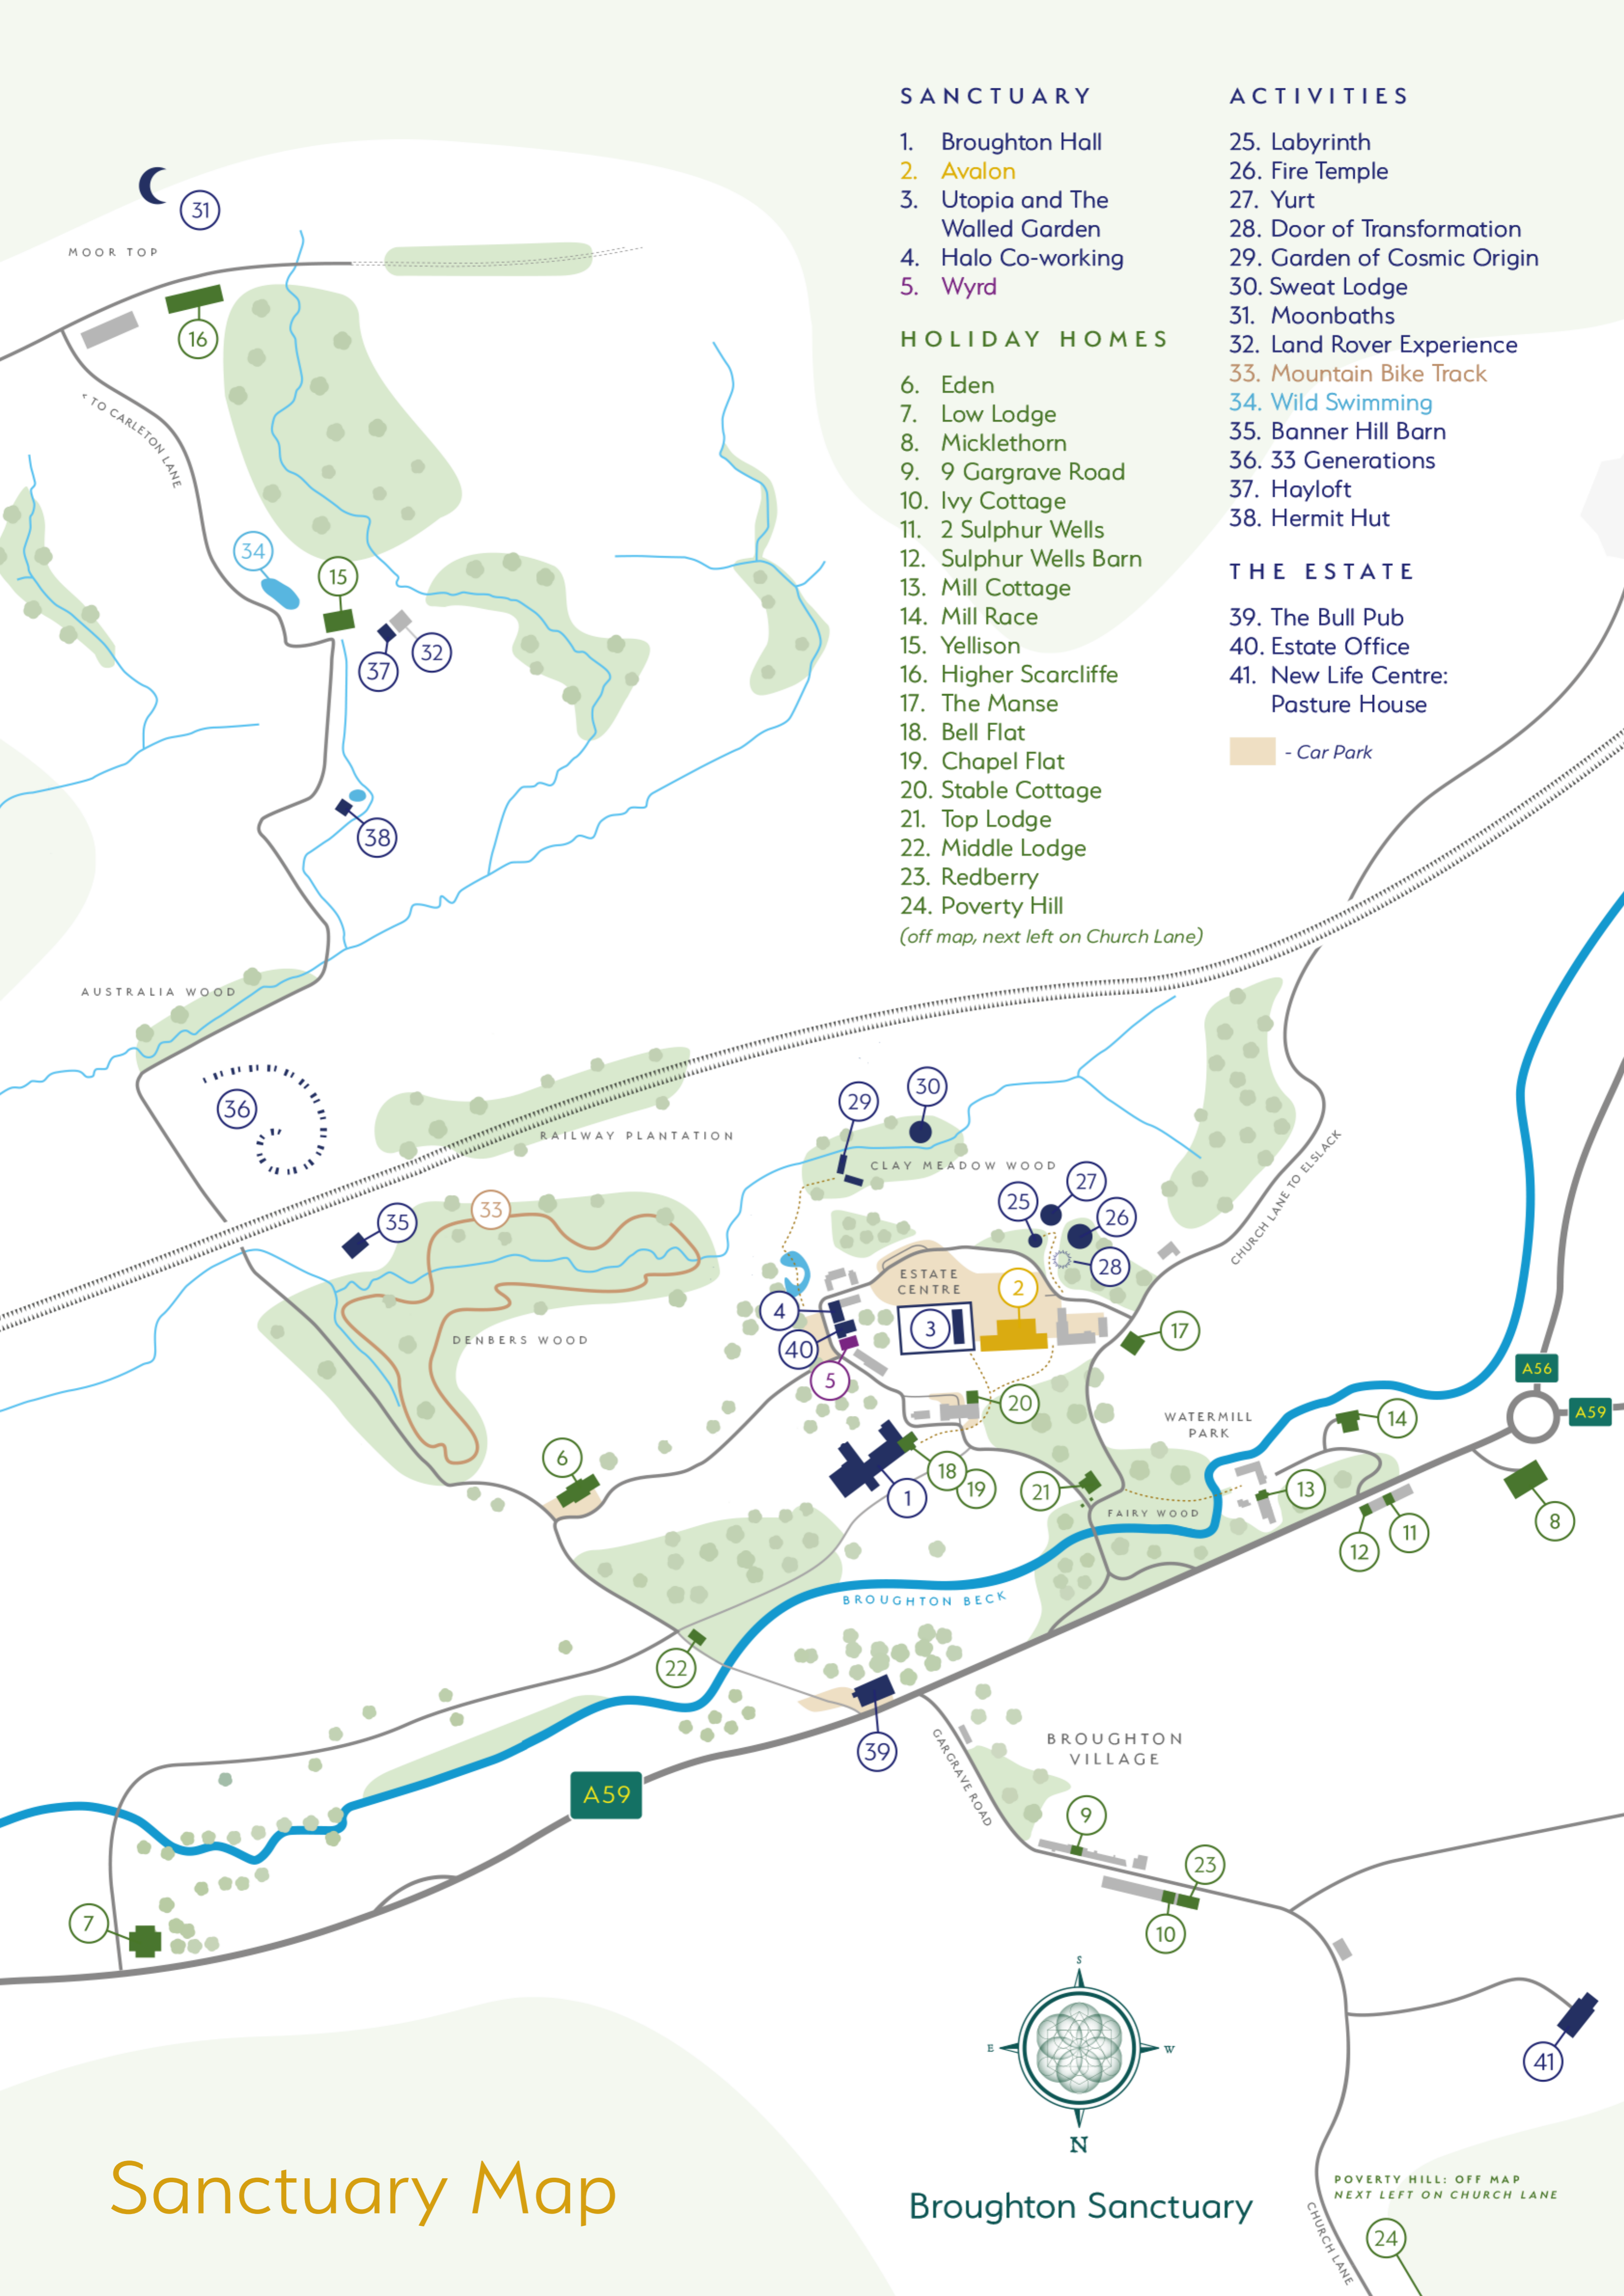

26 October 2026

ARRIVAL

- 16.00 Afternoon arrival in the Hall
- 17.00 Opening Circle - Avalon
- 18.00 Practice with Hakim Isler - Avalon
- 19.30 Dinner - Utopia
- 20.30 Dean Radin (by video) - Avalon

Tuesday - Contact

10.30 Wyrđ next steps with Peter Merry

11.00 Break

11.30 Circle

12.30 Closing ritual

13.00 Lunch - Utopia

DEPARTURE

Parallel Sessions

to be completed during event

SANCTUARY

- 1. Broughton Hall
- 2. Avalon
- 3. Utopia and The Walled Garden
- 4. Halo Co-working
- 5. Wyrđ

HOLIDAY HOMES

- 6. Eden
- 7. Low Lodge
- 8. Micklethorn
- 9. 9 Gargrave Road
- 10. Ivy Cottage
- 11. 2 Sulphur Wells
- 12. Sulphur Wells Barn
- 13. Mill Cottage
- 14. Mill Race
- 15. Yellison
- 16. Higher Scarcliffe
- 17. The Manse
- 18. Bell Flat
- 19. Chapel Flat
- 20. Stable Cottage
- 21. Top Lodge
- 22. Middle Lodge
- 23. Redberry
- 24. Poverty Hill
(off map, next left on Church Lane)

ACTIVITIES

- 25. Labyrinth
- 26. Fire Temple
- 27. Yurt
- 28. Door of Transformation
- 29. Garden of Cosmic Origin
- 30. Sweat Lodge
- 31. Moonbaths
- 32. Land Rover Experience
- 33. Mountain Bike Track
- 34. Wild Swimming
- 35. Banner Hill Barn
- 36. 33 Generations
- 37. Hayloft
- 38. Hermit Hut